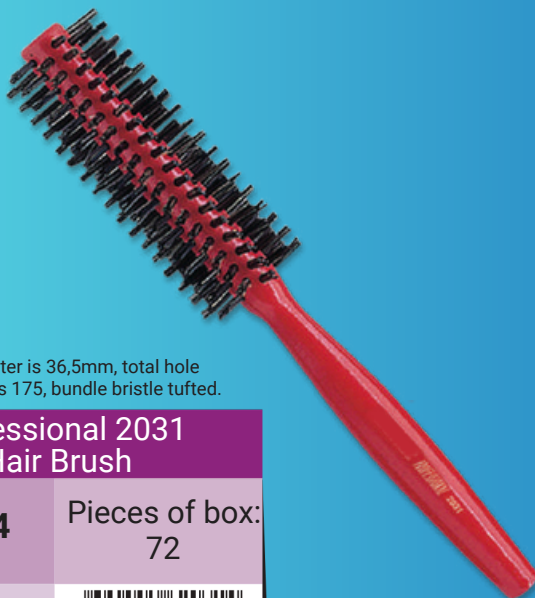

Fashion 115 Handle Comb	
<b>630115</b>	Pieces of box: 72
8 690555 630115	

## Professional

Diameter is 33,5mm, total hole number is 128, bundle bristle tufted.

<b>Professional 2030 Hair Brush</b>	
<b>620307</b>	Pieces of box: 72
<p>8 690555 620307</p>	

Packaging

Diameter is 36,5mm, total hole number is 175, bundle bristle tufted.

<b>Professional 2031 Hair Brush</b>	
<b>620314</b>	Pieces of box: 72
<p>8 690555 620314</p>	

Diameter is 45mm, total hole number is 175, bundle bristle tufted.

<b>Professional 2032 Hair Brush</b>	
<b>620321</b>	Pieces of box: 72
<p>8 690555 620321</p>	

Diameter is 55mm, total hole number is 210 bundle bristle tufted.

**Professional 2033  
Hair Brush**

**620338**

Pieces of box:  
72

8 690555 620338

Diameter is 60mm, total hole number is 210, bundle bristle tufted.