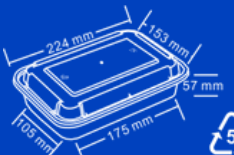

Rectangular Container 32oz

Item: MF32

Weight: 47.3g

Case Qty: 150sets

Case Vol: 0.0515cbm