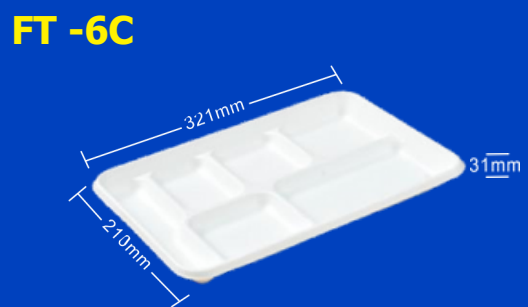

Product Code: CH-2
Description: 2 Cup Holder
Size: 220*113*H48mm
Weight: 13g
Case Pack: 75*8 Bags
Case Vol: 0.0535cbm