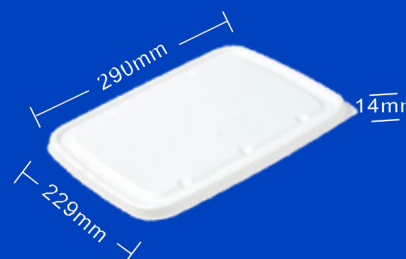

TT-36

Product Code: TT-36
 Description: 6 Comp Tray
 Size: 281*221*H45mm
 Weight: 48g
 Case Pack: 50*6 Bags
 Case Vol: 0.0548cbm

TTG-14

Product Code: TTL-14
 Description: Lid for 4 Comp Tray
 Size: 287*227*H15mm
 Weight: 22g
 Case Pack: 50*6 Bags
 Case Vol: 0.0443cbm

TTG-25

Product Code: TTL-25
 Description: Lid for 5 Comp Tray
 Size: 290*229*H14mm
 Weight: 32g
 Case Pack: 50*6 Bags
 Case Vol: 0.0599cbm

Take-away Tray

Clamshell

Product Code: TTL-36
 Description: Lid for 6 Comp Tray
 Size: 287*227*H11.5mmmm
 Weight: 30g
 Case Pack: 50*6 Bags
 Case Vol: 0.0406cbm