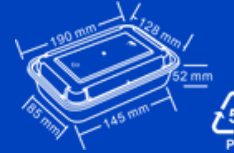

Rectangular Container 16oz

Item: MF16

Weight: 34.4g

Case Qty: 150sets

Case Vol: 0.0404cbm