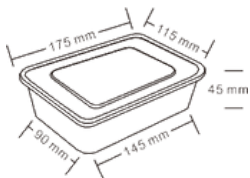

OF650

Item: OF650
Weight: 22.2g
Case Qty: 300sets
Case Vol: 0.0557cbm