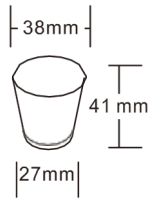

Torch Cups

Size: 44oz
 Weight: 28.3g

Size: 32oz
 Weight: 21.5g

Serving Ware

Serving Ware

CW01

Item: CW01
Weight: 2.6g
Case Qty: 2000pcs
Case Vol: 0.0326cbm

Shot Glass 1oz