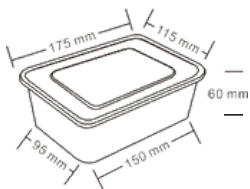

OF1000

Item: OF1000
Weight: 26g
Case Qty: 300sets
Case Vol: 0.0583cbm