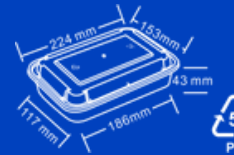

Rectangular Container 25oz

Item: MF25

Weight: 43.2g

Case Qty: 150sets

Case Vol: 0.0413cbm