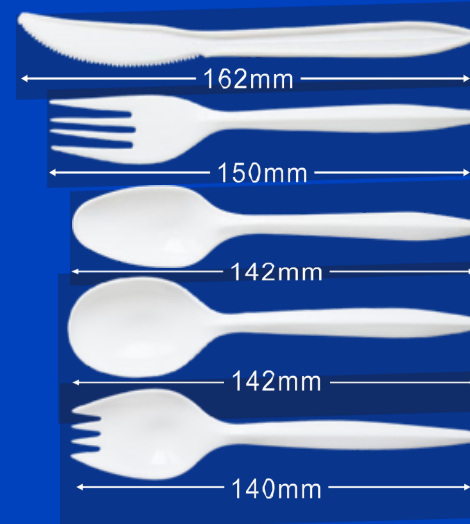

8.5" Serving Spoon

SS85 / Spoon / PS / 18g / 218mm

SS86

IS9 Ice Scoop

Item: IS9
Weight: 19.6g
Material: PP
Case Qty: 48pcs
Case Vol: 0.0127cbm

Square Dish

Item: SD25
Weight: 6.2g
Material: PS
Case Qty: 200pcs
Case Vol: 0.0059cbm

SD25

ISH9 Ice Scoop

Item: ISH9
Weight: 18.8g
Material: PP
Case Qty: 48pcs
Case Vol: 0.0127cbm

Tapered Dish

Item: TD225
Weight: 9.3g
Material: PS
Case Qty: 200pcs
Case Vol: 0.0059cbm

T d225

PLASTIC CUTLERY

01PP

Economic

01PPKN / Knife / PP / 2.5g / 162mm

01PPFK / Fork / PP / 2.5g / 150mm

01PPTS / Tea Spoon / PP / 2.5g / 142mm

01PPSS / Soup Spoon / PP/2.5g / 142mm

01PPSP / Spork / PP / 2.5g / 140mm

02PP

Premium