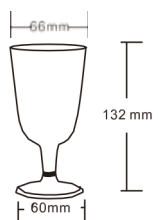

Champagne Glass 5 oz

10.25" Plate

P1025

Item: P1025
Weight: 55g
Case Qty: 160pcs
Case Vol: 0.0275cbm

WG06

Item: WG06
Weight: 13.6g
Case Qty: 150pcs
Case Vol: 0.0253cbm

Wine Glass 6 oz

Fluted Tumbler 9oz