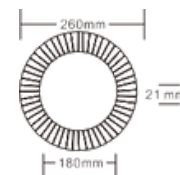

Champagne Glass 5 oz

10.25" Plate

P1025

Item: P1025
Weight: 55g
Case Qty: 160pcs
Case Vol: 0.0275cbm

WG06

Item: WG06
Weight: 13.6g
Case Qty: 150pcs
Case Vol: 0.0253cbm

Wine Glass 6 oz

Fluted Tumbler 9oz