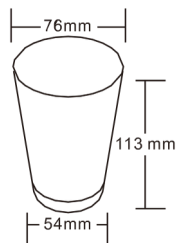

CT12

Item: CT12
Weight: 17.8g
Case Qty: 500pcs
Case Vol: 0.0535cbm