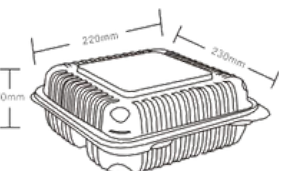

PET Cold Beverage Cup 12oz

CBC12.90

Item: CBC12.90
Weight: 12g
Case Qty: 1000pcs
Case Vol: 0.0813cbm

HMF93

Item: HMF93
Weight: 66g
Case Qty: 150pcs
Case Vol: 0.0680cbm

MFPP 9" Hinged Container 3 Cmpt

PET Cold Beverage Cup 24oz