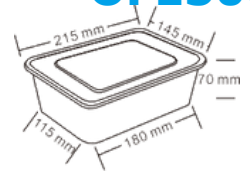

OF1000

Item: OF1000
 Weight: 26g
 Case Qty: 300sets
 Case Vol: 0.0583cbm

OF1250

Item: OF1250
 Weight: 36g
 Case Qty: 150sets
 Case Vol: 0.0476cbm

OF1500

Item: OF1500
 Weight: 38.5g
 Case Qty: 150sets
 Case Vol: 0.0476cbm