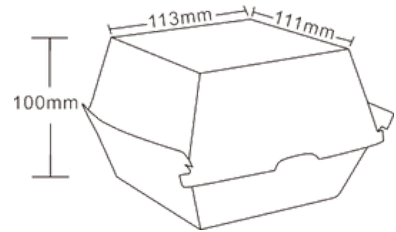

HBC02
Item: HBC02
Material: Corrugated Paper
Case Qty: 200pcs
Case Vol: 0.0571cbm