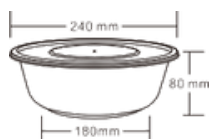

Round Container 2000ml

Sauce Cup 4oz

JLB4

Item: JLB4
Weight: 7g
Case Qty: 1000pcs
Case Vol: 0.0777cbm

OY2500

Item: OY2500
Weight: 68g
Case Qty: 90sets
Case Vol: 0.0609cbm

Round Container 2500ml

Sauce Cup 3oz