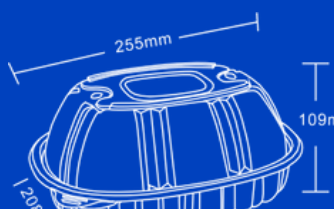

42oz Turkey Box

T B001

Item: TB001
Weight: 45.8g
Case Qty: 150sets

YSG

3 Compartments Round 1000ml

Item: YSG
Weight: 49.5g
Case Qty: 150sets
Case Vol: 0.0413cbm

44oz Turkey Box

T B002