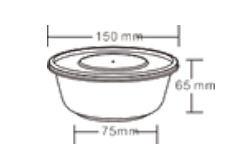

OY500

Item: OY500
 Weight: 17.3g
 Case Qty: 450sets
 Case Vol: 0.0654cbm

OY625

Item: OY625
 Weight: 20.5g
 Case Qty: 300sets
 Case Vol: 0.0585cbm

OY750

Item: OY750
 Weight: 21.5g
 Case Qty: 300sets
 Case Vol: 0.0606cbm