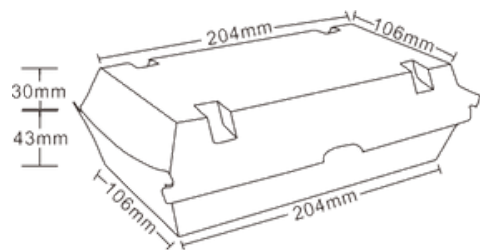

HBC04
Item: HBC04
Material: Corrugated Paper
Case Qty: 200pcs
Case Vol: 0.1073cbm