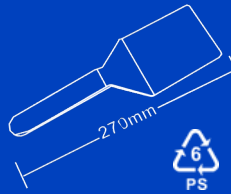

SPA Serving Spatula