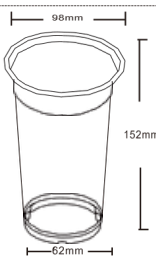

PET Cold Beverage Cup 20oz

Party Cup 7oz

Item: PTC07
 Weight: 4.1g
 Case Qty: 1000pcs
 Case Vol: 0.0366cbm

PTC07

CBC24.98

Item: CBC24.98
 Weight: 16.5g
 Case Qty: 1000pcs
 Case Vol: 0.1248cbm

PET Cold Beverage Cup 24oz