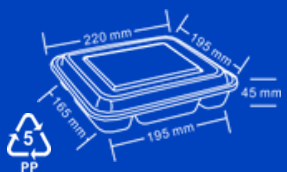

4 Compartments 1000ml

Item: SIGE
Weight: 52.5g
Case Qty: 150sets
Case Vol: 0.0544cbm