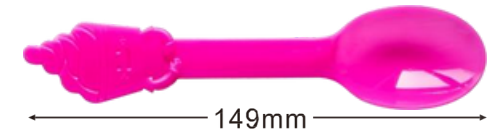

18PP

18PPSP / Spoon / PP / 4.6g / 149mm