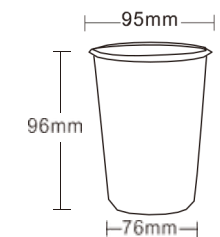

Item: ICC16
Case Qty: 50*20 Bags
Case Vol: 0.0931cbm

Paper Deli Cups

8 oz

Item: ZTC08
 Size: 95*78*50mm
 Material: Kraft Paper
 Case Pack: 50*10 Bags
 Case Vol: 0.0431cbm

10 oz

Item: ZTC10
 Size: 95*76*62mm
 Material: Kraft Paper
 Case Pack: 50*10 Bags
 Case Vol: 0.0441cbm

12 oz

Item: ZTC12
 Size: 95*81*70mm
 Material: Kraft Paper
 Case Pack: 50*10 Bags
 Case Vol: 0.0525cbm

16 oz

Item: ZTC16
 Size: 95*76*96mm
 Material: Kraft Paper
 Case Pack: 50*10 Bags
 Case Vol: 0.0620cbm

26 oz

Item: ZTC26
 Size: 118*90*116mm
 Material: Kraft Paper
 Case Pack: 50*10 Bags
 Case Vol: 0.0968cbm

32 oz

Item: ZTC32
 Size: 118*90*132mm
 Material: Kraft Paper
 Case Pack: 50*10 Bags
 Case Vol: 0.1209cbm