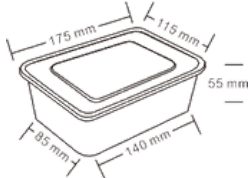

OF750

Item: OF750
Weight: 23.2g
Case Qty: 300sets
Case Vol: 0.0557cbm