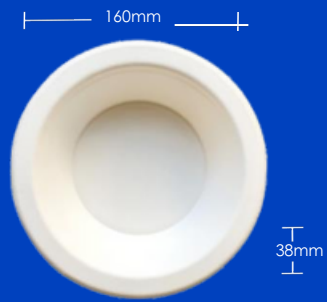

Cup Holder

CH-2

Bowl

BR-650

BR-340

BR-1000

Product Code: BR-650
 Capacity: 200ml Bowl
 Size: 247.9*160.6*H43mm
 Weight: 20g
 Case Pack: 125*4 Bags
 Case Vol: 0.0470cbm

Product Code: BR-340
 Capacity: 340ml Bowl
 Size: φ160*H38mm
 Weight: 10g
 Case Pack: 125*8 Bags
 Case Vol: 0.0360cbm