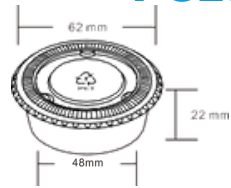

Pc10

Portion Cup 1 oz

Item: Pc10
Weight: 1.2g
Case Qty: 2500pcs
Case Vol: 0.0192cbm

Portion Cup 5.5 oz

PC55

Item: PC55
Weight: 4g
Case Qty: 2500pcs
Case Vol: 0.0583cbm

PC15

Item: PC15
Weight: 1.7g
Case Qty: 2500pcs
Case Vol: 0.0339cbm