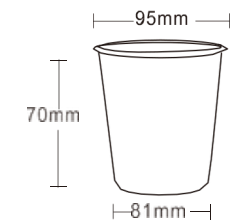

Item: ICC05
Case Qty: 50*20 Bags
Case Vol: 0.0803cbm

Item: ICC06
Case Qty: 50*20 Bags
Case Vol: 0.0813cbm

Item: ICC08
Case Qty: 50*20 Bags
Case Vol: 0.0832cbm

Item: ICC12
Case Qty: 50*20 Bags
Case Vol: 0.0871cbm

Item: ICC16
Case Qty: 50*20 Bags
Case Vol: 0.0931cbm

Paper Deli Cups

8 oz

Item: ZTC08
 Size: 95*78*50mm
 Material: Kraft Paper
 Case Pack: 50*10 Bags
 Case Vol: 0.0431cbm

10 oz

Item: ZTC10
 Size: 95*76*62mm
 Material: Kraft Paper
 Case Pack: 50*10 Bags
 Case Vol: 0.0441cbm

12 oz

Item: ZTC12
 Size: 95*81*70mm
 Material: Kraft Paper
 Case Pack: 50*10 Bags
 Case Vol: 0.0525cbm

16 oz

Item: ZTC16
 Size: 95*76*96mm
 Material: Kraft Paper
 Case Pack: 50*10 Bags
 Case Vol: 0.0620cbm

26 oz

Item: ZTC26
 Size: 118*90*116mm
 Material: Kraft Paper
 Case Pack: 50*10 Bags
 Case Vol: 0.0968cbm

32 oz

Item: ZTC32
 Size: 118*90*132mm
 Material: Kraft Paper
 Case Pack: 50*10 Bags
 Case Vol: 0.1209cbm