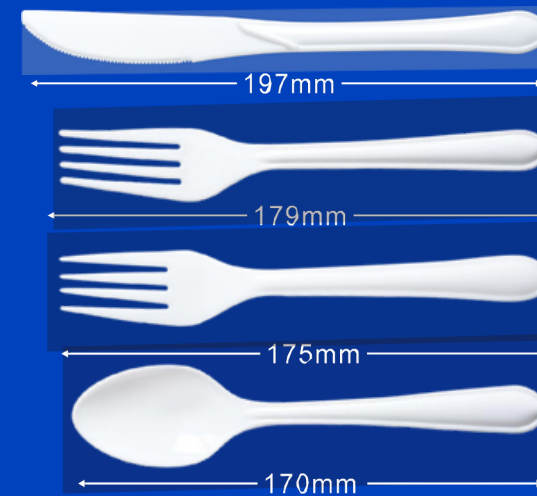

Premium

10PS

10PSKN / Knife / PS / 7.2g / 200mm

10PSFK / Fork / PS / 7.8g / 185mm

10PSTS / Tea Spoon / PS / 5.8g / 170mm

12PS

13PS

13PSKN / Knife / PS / 6g / 190mm

13PSFK / Fork / PS / 6g / 180mm

13PSTS / Tea Spoon / PS / 4.5g / 165mm

Extra Heavy

Heavy Duty

12PSKN / Knife / PS / 6.5g / 197mm

12PSF1 / Fork / PS / 7.5g / 175mm

12PSF2 / Fork / PS / 6g / 175mm

12PSTS / Tea Spoon / PS / 5g / 168mm