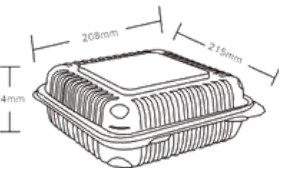

HMF8

Item: HMF8
Weight: 56g
Case Qty: 150pcs
Case Vol: 0.0595cbm