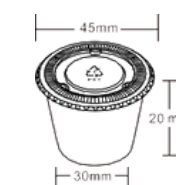

JLB5

Item: JLB5
Weight: 5.6g
Case Qty: 1000pcs
Case Vol: 0.0777cbm

OY3000

Item: OY3000
Weight: 72g
Case Qty: 90sets
Case Vol: 0.0644cbm

Round Container 3000ml

Portion Cup 0.75oz

PC 075

Item: Pc075
Weight: 1g
Case Qty: 2500pcs
Case Vol: 0.0192cbm