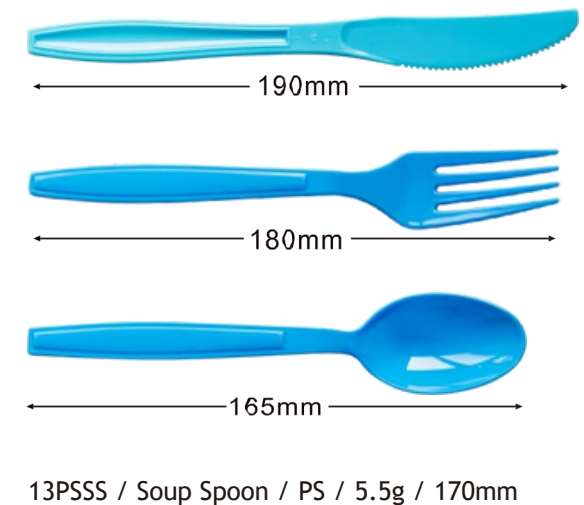

07PS

07PSKN / Knife / PS / 2.1g / 164mm

07PSFK / Fork / PS / 2.1g / 166mm

07PSTS / Tea Spoon / PS / 2.4g / 164mm

07PSC2 / Coffee Spoon / PS / 1.2g / 125mm

07PSC1 / Coffee Spoon / PS / 1g / 116mm

Economic

08PS

Extra Heavy

08PSKN / Knife / PS / 6g / 195mm

08PSFK / Fork / PS / 6g / 183mm

08PSTS / Tea Spoon / PS / 5g / 155mm

09PS

09PSKN / Knife / PS / 3.2g / 175mm

09PSFK / Fork / PS / 2.7g / 165mm

09PSTS / Tea Spoon / PS / 3.2g / 170mm

Premium

10PS

10PSKN / Knife / PS / 7.2g / 200mm

10PSFK / Fork / PS / 7.8g / 185mm

10PSTS / Tea Spoon / PS / 5.8g / 170mm

12PS

13PS

13PSKN / Knife / PS / 6g / 190mm

13PSFK / Fork / PS / 6g / 180mm

13PSTS / Tea Spoon / PS / 4.5g / 165mm

Extra Heavy

Heavy Duty

12PSKN / Knife / PS / 6.5g / 197mm

12PSF1 / Fork / PS / 7.5g / 175mm

12PSF2 / Fork / PS / 6g / 175mm

12PSTS / Tea Spoon / PS / 5g / 168mm

Heavy Duty