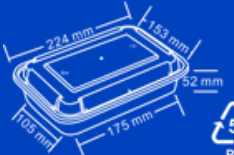

Case Vol: 0.0413cbm

MF25

Rectangular Container 28oz

Item: MF28

Weight: 45.1g

Case Qty: 150sets

Case Vol: 0.0509cbm

MF28