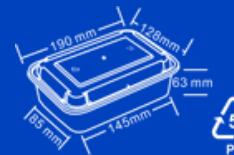

Rectangular Container 24oz

Item: MF24

Weight: 37.5g

Case Qty: 150setsCase

Vol: 0.0413cbm