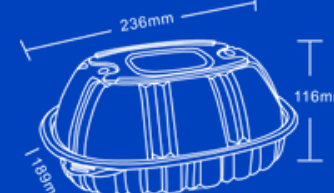

42oz Turkey Box