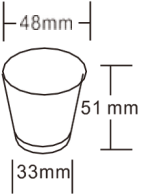

CW02

Item: CW02
Weight: 3.7g
Case Qty: 2500pcs
Case Vol: 0.0643cbm