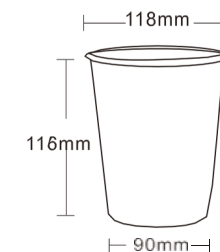

Item: ICC16
Case Qty: 50*20 Bags
Case Vol: 0.0931cbm

Paper Deli Cups

8 oz

Item: ZTC08
 Size: 95*78*50mm
 Material: Kraft Paper
 Case Pack: 50*10 Bags
 Case Vol: 0.0431cbm

10 oz

Item: ZTC10
 Size: 95*76*62mm
 Material: Kraft Paper
 Case Pack: 50*10 Bags
 Case Vol: 0.0441cbm

12 oz

Item: ZTC12
 Size: 95*81*70mm
 Material: Kraft Paper
 Case Pack: 50*10 Bags
 Case Vol: 0.0525cbm

16 oz

Item: ZTC16
 Size: 95*76*96mm
 Material: Kraft Paper
 Case Pack: 50*10 Bags
 Case Vol: 0.0620cbm

26 oz

Item: ZTC26
 Size: 118*90*116mm
 Material: Kraft Paper
 Case Pack: 50*10 Bags
 Case Vol: 0.0968cbm

32 oz

Item: ZTC32
 Size: 118*90*132mm
 Material: Kraft Paper
 Case Pack: 50*10 Bags
 Case Vol: 0.1209cbm