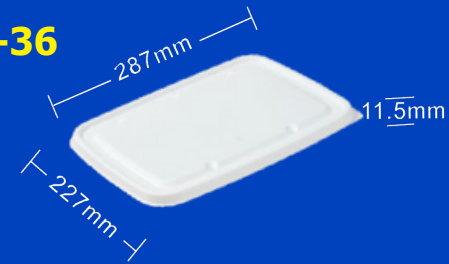

Take-away Tray

Clamshell

Product Code: TTL-36
Description: Lid for 6 Comp Tray
Size: 287*227*H11.5mmmm
Weight: 30g
Case Pack: 50*6 Bags
Case Vol: 0.0406cbm

T T G-36