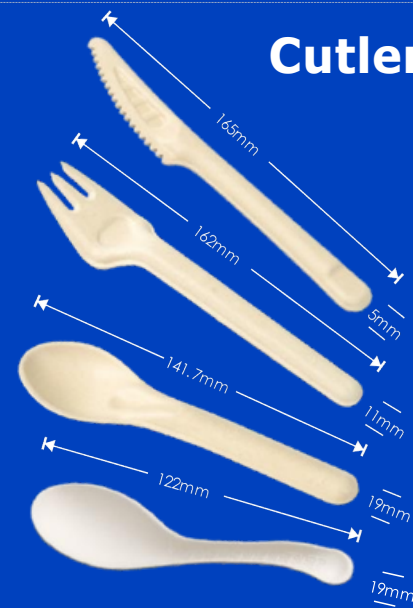

Food Tray

FT-5C

Product Code: FT-6C
 Description: 6 Compartment Food Tray
 Size: 321*210*H31mm
 Weight: 38g
 Case Pack: 125*2 Bags
 Case Vol: 0.0370cbm

FT-6C

Product Code: CH-2
 Description: 2 Cup Holder
 Size: 220*113*H48mm
 Weight: 13g
 Case Pack: 75*8 Bags
 Case Vol: 0.0535cbm

Cup Holder

CH-2

Bowl

BR-650

BR-340

BR-1000

Product Code: BR-650
 Capacity: 200ml Bowl
 Size: 247.9*160.6*H43mm
 Weight: 20g
 Case Pack: 125*4 Bags
 Case Vol: 0.0470cbm

Product Code: BR-340
 Capacity: 340ml Bowl
 Size: φ160*H38mm
 Weight: 10g
 Case Pack: 125*8 Bags
 Case Vol: 0.0360cbm

Product Code: BR-1000
 Capacity: 1000ml Bowl
 Size: φ190*H73mm
 Weight: 22g
 Case Pack: 125*4 Bags
 Case Vol: 0.0469cbm

Cutlery

Knife / 3.5g / 50*20 Bags / 0.0121cbm

Fork / 3.5g / 50*20 Bags / 0.0164cbm

Spoon / 4g / 50*20 Bags / 0.0156cbm