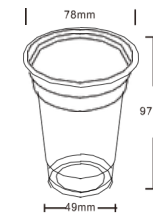

HMF8

Item: HMF8
Weight: 56g
Case Qty: 150pcs
Case Vol: 0.0595cbm

MFPP 8" Hinged Container

PET Cold Beverage Cup 9oz

CBC09.78

Item: CBC09.78
Weight: 6.5g
Case Qty: 1000pcs
Case Vol: 0.0514cbm

HMF83

Item: HMF83
Weight: 56g
Case Qty: 150pcs
Case Vol: 0.0595cbm