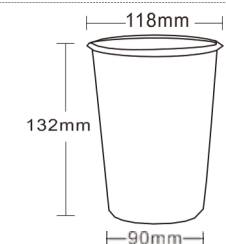

Item: ICC16
Case Qty: 50*20 Bags
Case Vol: 0.0931cbm

Paper Deli Cups

8 oz

Item: ZTC08
 Size: 95*78*50mm
 Material: Kraft Paper
 Case Pack: 50*10 Bags
 Case Vol: 0.0431cbm

10 oz

Item: ZTC10
 Size: 95*76*62mm
 Material: Kraft Paper
 Case Pack: 50*10 Bags
 Case Vol: 0.0441cbm

12 oz

Item: ZTC12
 Size: 95*81*70mm
 Material: Kraft Paper
 Case Pack: 50*10 Bags
 Case Vol: 0.0525cbm

16 oz

Item: ZTC16
 Size: 95*76*96mm
 Material: Kraft Paper
 Case Pack: 50*10 Bags
 Case Vol: 0.0620cbm

26 oz

Item: ZTC26
 Size: 118*90*116mm
 Material: Kraft Paper
 Case Pack: 50*10 Bags
 Case Vol: 0.0968cbm

32 oz

Item: ZTC32
 Size: 118*90*132mm
 Material: Kraft Paper
 Case Pack: 50*10 Bags
 Case Vol: 0.1209cbm