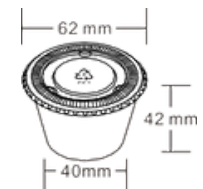

Portion Cup 1.5 oz

Portion Cup Lid 45mm

Fitting for 0.75/1oz Cup

PCL45

Item: PCL45
Weight: 0.6g/pc
Material: PET
Case Qty: 2500pcs
Case Vol: 0.0198cbm

PC20

Item: PC20
Weight: 2g
Case Qty: 2500pcs
Case Vol: 0.0367cbm

Portion Cup 2 oz

Portion Cup Lid 62mm

Fitting for 1.5/2/2.5oz Cup

PCL62

Item: PCL62
Weight: 1.2g/pc
Material: PET
Case Qty: 2500pcs
Case Vol: 0.0380cbm

PC25

Item: PC25
Weight: 2.1g
Case Qty.: 2500pcs
Case Vol: 0.0385cbm

Portion Cup 2.5 oz

Portion Cup Lid 74mm

Fitting for 3.25/4/5.5oz Cup

PCL74

Item: PCL74
Weight: 1.6g/pc
Material: PET
Case Qty: 2500pcs
Case Vol: 0.0550cbm

PC32

Item: PC32
Weight: 3g
Case Qty: 2500pcs
Case Vol: 0.0542cbm