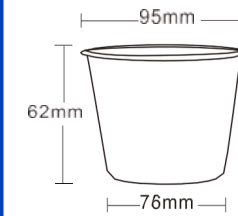

Item: ICC16
Case Qty: 50*20 Bags
Case Vol: 0.0931cbm

Paper Deli Cups

8 oz

Item: ZTC08
 Size: 95*78*50mm
 Material: Kraft Paper
 Case Pack: 50*10 Bags
 Case Vol: 0.0431cbm

10 oz

Item: ZTC10
 Size: 95*76*62mm
 Material: Kraft Paper
 Case Pack: 50*10 Bags
 Case Vol: 0.0441cbm

12 oz

Item: ZTC12
 Size: 95*81*70mm
 Material: Kraft Paper
 Case Pack: 50*10 Bags
 Case Vol: 0.0525cbm

16 oz

Item: ZTC16
 Size: 95*76*96mm
 Material: Kraft Paper
 Case Pack: 50*10 Bags
 Case Vol: 0.0620cbm