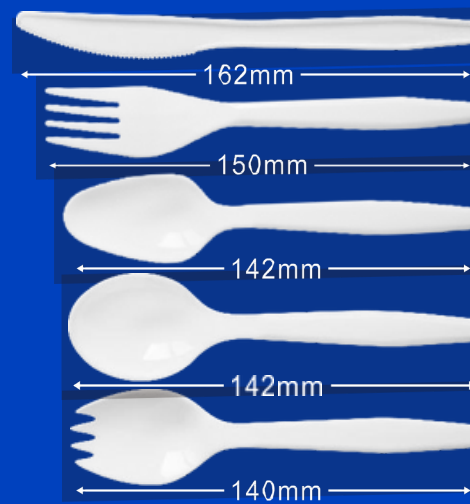

8.5" Serving Spoon

SS85 / Spoon / PS / 18g / 218mm

SS86

IS9 Ice Scoop

Item: IS9
Weight: 19.6g
Material: PP
Case Qty: 48pcs
Case Vol: 0.0127cbm

Square Dish

Item: SD25
Weight: 6.2g
Material: PS
Case Qty: 200pcs
Case Vol: 0.0059cbm

SD25

ISH9 Ice Scoop

Item: ISH9
Weight: 18.8g
Material: PP
Case Qty: 48pcs
Case Vol: 0.0127cbm

Tapered Dish

Item: TD225
Weight: 9.3g
Material: PS
Case Qty: 200pcs
Case Vol: 0.0059cbm

T d225

PLASTIC CUTLERY

01PP

Economic

01PPKN / Knife / PP / 2.5g / 162mm

01PPFK / Fork / PP / 2.5g / 150mm

01PPTS / Tea Spoon / PP / 2.5g / 142mm

01PPSS / Soup Spoon / PP/2.5g / 142mm

01PPSP / Spork / PP / 2.5g / 140mm

02PP

Premium

02PPKN / Knife / PP / 3g / 162mm

02PPFK / Fork / PP / 3g / 150mm

02PPTS / Tea Spoon / PP / 3g / 142mm

02PPSS / Soup Spoon / PP / 3g / 142mm

02PPSP / Spork / PP / 3g / 140mm

02PS

Premium

02PSKN / Knife / PS / 3g / 162mm