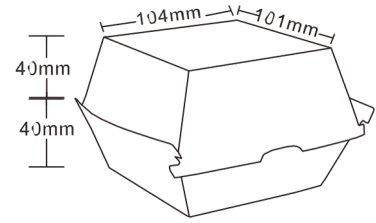

Hamburger Box

HBC01
Item: HBC01
Material: Corrugated Paper
Case Qty: 250pcs
CaseVol: 0.0620cbm