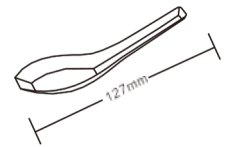

Item: SG175
Weight: 7g
Case Qty: 320pcs
Case Vol: 0.0176cbm

TB09

Item: TB09
Weight: 11g
Case Qty: 500pcs
Case Vol: 0.0377cbm

Tumbler 9oz

5" Chinese Spoon

AS5

Item: AS5
Weight: 3.2g
Case Qty: 200pcs
Case Vol: 0.0023cbm