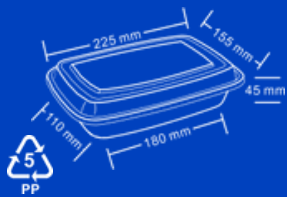

Weight: 49.3g

Case Qty: 150sets

Case Vol: 0.0521cbm

MF38

MF800

Rectangular Container 800ml

Item: MF800
Weight: 43g
Case Qty: 150sets
Case Vol: 0.0353cbm

Chinese Bowl 950ml