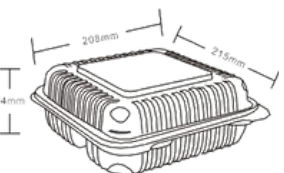

HMF8

Item: HMF8
Weight: 56g
Case Qty: 150pcs
Case Vol: 0.0595cbm

MFPP 8" Hinged Container

PET Cold Beverage Cup 9oz

CBC09.78

Item: CBC09.78
Weight: 6.5g
Case Qty: 1000pcs
Case Vol: 0.0514cbm

HMF83

Item: HMF83
Weight: 56g
Case Qty: 150pcs
Case Vol: 0.0595cbm