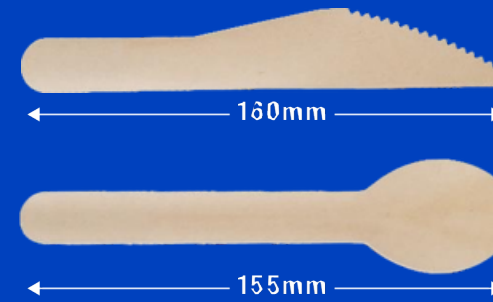

Kraft Paper Cutlery

01PR

01PRKN / Knife / Paper / 160mm

01PRFK / Fork / Paper / 158mm

01PRSP / Spoon / Paper / 155mm

Kraft or White Optional

CY4 / 4 S S bag / 5*3.1*9.7" / 50gsm

CY5 / 5 SOS bag / 5.2*3.4*10.9" / 50gsm

CY6 / 6 SOS bag / x3.6*11.1" / 50gsm

CY8 / 8 SOS bag / 6.1*4.1*12.6" / 50gsm

CY10 / 10 SOS bag / 6.3*4.2*13.4" / 50gsm

CY12 / 12 SOS bag / 7.1*4.5*13.7" / 60gsm

CY16 / 16 SOS bag / 7.7*4.7*16" / 60gsm

CY20 / 20 SOS bag / 8.2*5.3*16.1" / 60gsm

CY25 / 25 OS bag / 8.2*5.3*18" / 60gsm