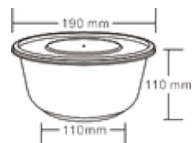

OY1500

Item: OY1500
Weight: 37.5g
Case Qty: 200sets
Case Vol: 0.0642cbm

Round Container 1500ml

Sauce Cup 1oz

JLB3

Item: JLB3
Weight: 2.5g
Case Qty: 1000pcs
Case Vol: 0.0259cbm

OY2000

Item: OY2000
Weight: 44g
Case Qty: 200sets
Case Vol: 0.0824cbm