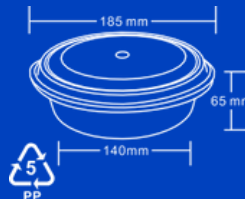

MY650

7" Round 650ml Container

Item: MY650
Weight: 32.7g
Case Qty: 150sets
Case Vol: 0.0338cbm

MY900

7" Round 900ml Container

Item: MY900
Weight: 37.4g
Case Qty: 150sets
Case Vol: 0.0355cbm

MY1000

7" Round 1000ml Container