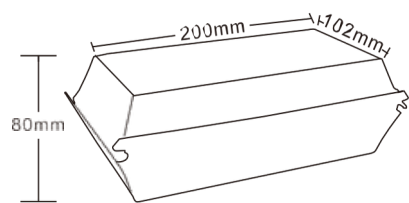

HBC04
Item: HBC04
Material: Corrugated Paper
Case Qty: 200pcs
Case Vol: 0.1073cbm