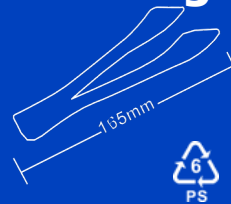

T65 6.5" Tong