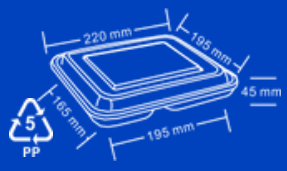

SIGE

4 Compartments 1000ml

Item: SIGE
Weight: 52.5g
Case Qty: 150sets
Case Vol: 0.0544cbm

Chinese Bowl 1050ml

GWW

Item: GWW
Weight: 33g
Case Qty: 200sets
Case Vol: 0.0596cbm

FSG

3 Compartments Rectangular 1000ml