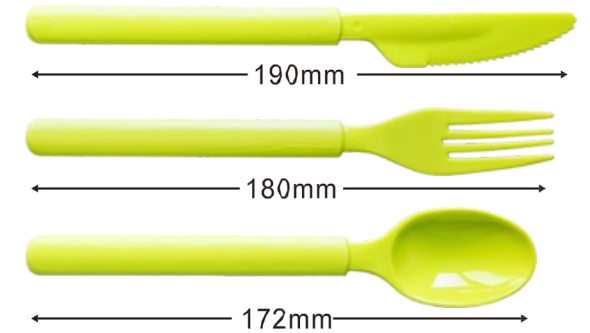

Luxury

27PS

27PSKN / Knife / PS / 6g / 193mm

27PSFK / Fork / PS / 6g / 180mm

27PSTS / Tea Spoon / PS / 4g / 152mm

27PSSS / Soup Spoon / PS / 4.5g / 142mm