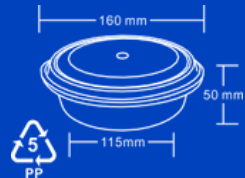

Item: TB002
Weight: 55.8g
Case Qty: 150sets

MF30D

Double Compartments Container 30oz

Item: MF30D
Weight: 51.5g
Case Qty: 150sets
Case Vol: 0.0632

MY425

6" Round Container

Item: MY425
Weight: 22.8g
Case Qty: 150sets
Case Vol: 0.0243cbm