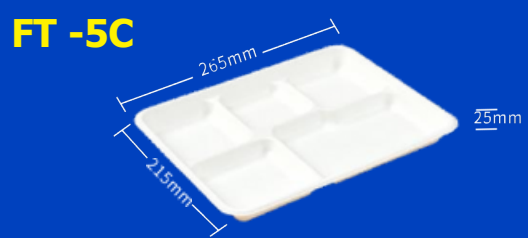

FT-6C

Food Tray

FT-5C

Product Code: FT-6C
Description: 6 Compartment Food Tray
Size: 321*210*H31mm
Weight: 38g
Case Pack: 125*2 Bags
Case Vol: 0.0370cbm