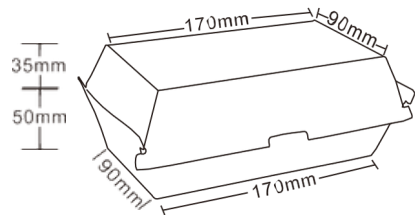

HBC03
Item: HBC03
Material: Corrugated Paper
Case Qty: 200pcs
Case Vol: 0.0907cbm