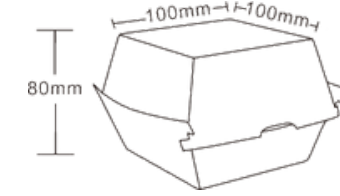

H BK02

Kraft Paper
Item: HBK02
Case Qty: 500pcs
Case Vol: 0.0646cbm

Item: SNB26
Case Qty: 400pcs
Case Vol: 0.0664cbm