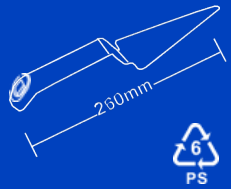

Cc1025 Cake Cutter