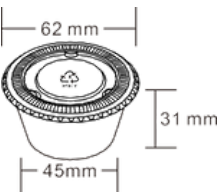

Portion Cup 1.5 oz

Portion Cup Lid 45mm

Fitting for 0.75/1oz Cup

PCL45

Item: PCL45
Weight: 0.6g/pc
Material: PET
Case Qty: 2500pcs
Case Vol: 0.0198cbm

PC20

Item: PC20
Weight: 2g
Case Qty: 2500pcs
Case Vol: 0.0367cbm

Portion Cup 2 oz

Portion Cup Lid 62mm

Fitting for 1.5/2/2.5oz Cup

PCL62

Item: PCL62
Weight: 1.2g/pc
Material: PET
Case Qty: 2500pcs
Case Vol: 0.0380cbm

PC25

Item: PC25
Weight: 2.1g
Case Qty.: 2500pcs
Case Vol: 0.0385cbm