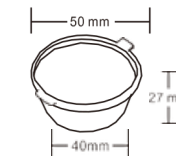

OY800

Item: OY800
 Weight: 23.5g
 Case Qty: 300sets
 Case Vol: 0.0655cbm

Portion Cup

OY1000

Item: OY1000
Weight: 26g
Case Qty: 300sets
Case Vol: 0.0684cbm

Round Container 1000ml

Sauce Cup 1.5oz

JLB1