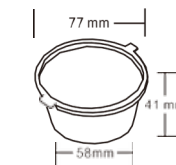

JLB4

Item: JLB4
Weight: 7g
Case Qty: 1000pcs
Case Vol: 0.0777cbm