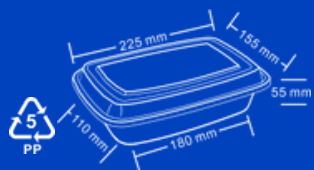

CB950

Item: CB950
Weight: 34.5g
Case Qty: 150sets
Case Vol: 0.0475cbm

MF1000

Rectangular Container 1000ml

Item: MF1000
Weight: 45.8g
Case Qty: 150sets
Case Vol: 0.0390cbm

Chinese Bowl 1050ml

CB1050

Item: CB1050
Weight: 40g
Case Qty: 150sets
Case Vol: 0.0485cbm