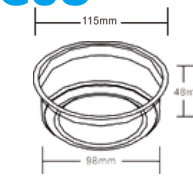

DC08

Item: DC08
Weight: 8g/pc
Case Qty: 500pcs
Case Vol: 0.0398cbm