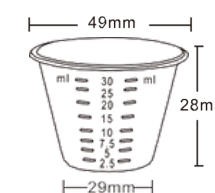

MC30

Item: **MC30**
Weight: 0.8g

C12 12oz Rippled Drinking Cup

Item: **PS.C12** Item: **PP.C12**
Weight: 6.5g Weight: 5.2g
Case Qty: 1000pcs Case Qty: 1000pcs
Case Vol: 0.0554cbm Case Vol: 0.0554cbm