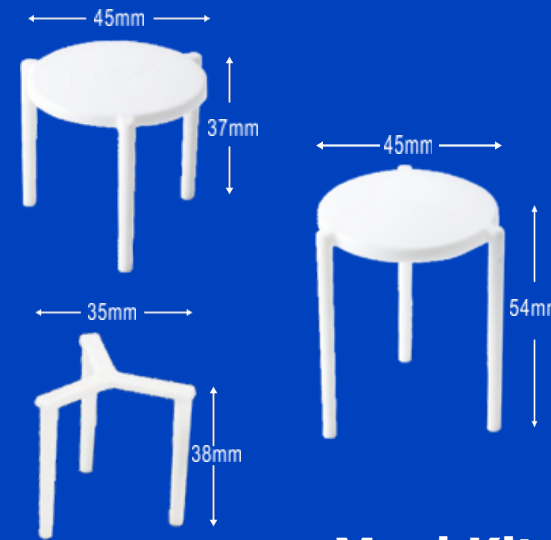

247PP

247PPKN / Knife / PP / 5.4g / 187mm

Heavy Duty

247PPFK / Fork / PP / 4.9g / 173mm

247PPTS / Tea Spoon / PP / 4g / 163mm

247PPSS / Soup Spoon / PP / 4.9g / 164mm

238PP

238PPFK / Fork / PP / 1.9g / 146mm

Economic

241PP

241PPFK / Fork / PP / 2.8g / 152mm

Economic

254PP

Heavy Duty

254PPKN / Knife / PP / 4.8g / 190mm

254PPFK / Fork / PP / 4.7g / 180mm

251PP

251PPSP / Spoon / PP / 0.6g / 69mm

Taster

251PPFK / Fork / PP 7.0g / 70mm

Meal Kit

Fork+ Knife+ Spoon+ Salt & Pepper
+ Napkin250 Bulk

School Kit

Spork + Straw + Napkin1000 Bulk

Duty KitHeavy

Fork + Knife + Spoon+ Napkin250 Bulk

Pizza stands

Item: PZA01
Weight: 2.3g

Case Qty: 1000pcs
Case Vol: 0.0109 cbm

Item: PZA02
Weight: 2.8g

Case Qty: 1000pcs
Case Vol: 0.0130 cbm

Item: PZA03
Weight: 1.6g

Case Qty: 1000pcs
Case Vol: 0.0130 cbm

Customized Promotional