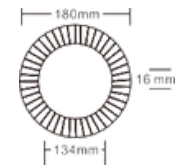

P7

Item: P7
Weight: 25g
Case Qty: 384pcs
Case Vol: 0.0320cbm