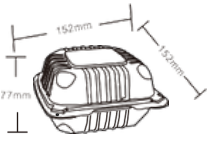

32ozPPFood Tray designed for iflmhotseal

T32

Item: T32
Weight: 27g
Case Qty: 180pcs
Case Vol: 0.0245cbm

HMF6

Item: HMF6
Weight: 26g
Case Qty: 400pcs
Case Vol: 0.0736cbm

MFPP 6" Sandwich Box

PET Deli Cup Dome Lid