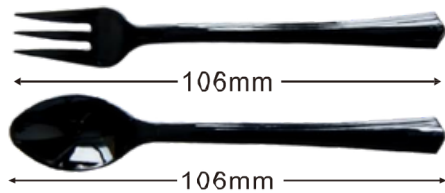

Economic

91PSFK / Fork / PS / 2.5g / 168mm

113PP

Mid-Heavy

113PPKN / Knife / PP / 2.7g / 165mm

96PS

Taster

96PSFK / Fork / PS / 1.4g / 106mm