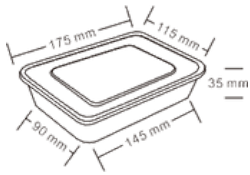

OF500

Item: OF500
Weight: 20.5g
Case Qty: 300sets
Case Vol: 0.0530cbm