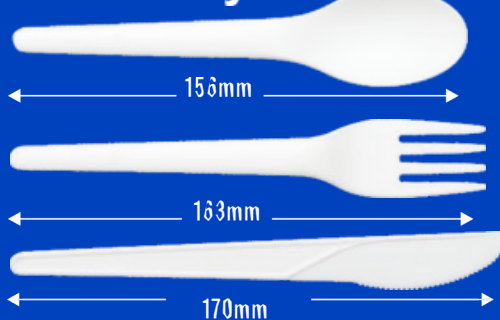

PLA Cutlery

213PLA

213PLASS / Soda Spoon / PLA / 6.5g / 200mm

158PLA

158PLASP / Spoon / PLA / 5g / 149mm

158PLAFK / Fork / PLA / 4.5g / 150mm

158PLAKN / Knife / PLA / 4.6g / 158mm

PLA Cutlery

PLA Cutlery

223PLA

223PLAFK / Fork / PLA / 5.7g / 178mm

159PLA

159PLASP / Spoon / PLA / 5g / 156mm

159PLAFK / Fork / PLA / 5g / 163mm

159PLAKN / Knife / PLA / 4.9g / 170mm

PLA Cutlery

PLA Cutlery

252PLA

252PLASS / Spoon / PLA / 5.8g / 164mm

Features:
100% natural and compostable
Cristalized & Heat durable
Greener choice for planet earth

COMMERCIALY
COMPOSTABLE ONLY.
FACILITIES MAY NOT
EXIST IN YOUR AREA.
CERT #10528801