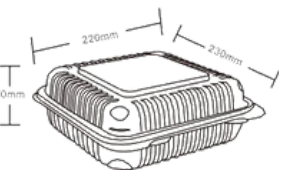

MFPP 8" Hinged Container 3 Cmpt

PET Cold Beverage Cup 10oz

CBC10.78

Item: CBC10.78
Weight: 8g
Case Qty: 1000pcs
Case Vol: 0.0534cbm

HMF9

Item: HMF9
Weight: 66g
Case Qty: 150pcs
Case Vol: 0.0680cbm

MFPP 9" Hinged Container