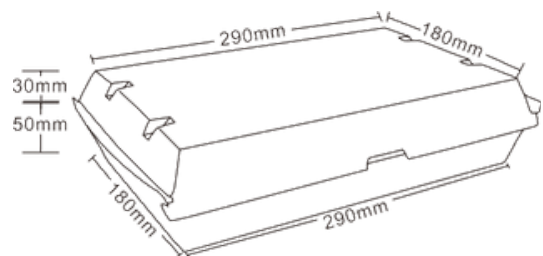

HBC05
Item: HBC05
Material: Corrugated Paper
Case Qty: 200pcs
Case Vol: 0.1073cbm

HBC06
Item: HBC06
Material: Corrugated Paper
Case Qty: 100pcs
Case Vol: 0.0932cbm