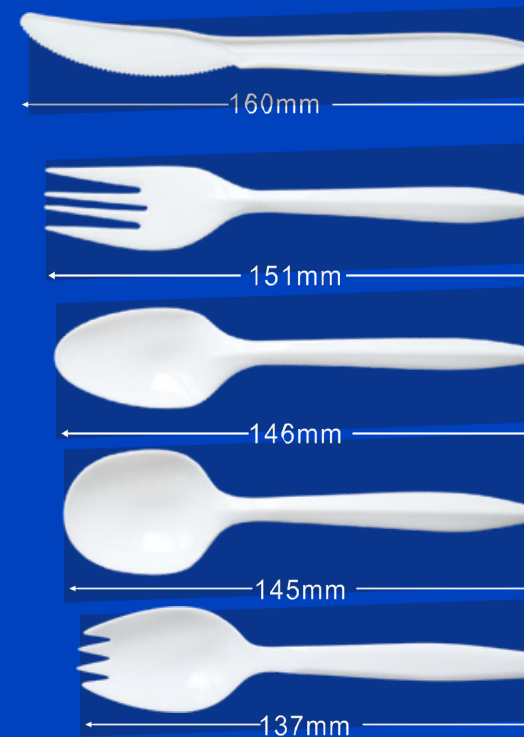

31PSKN / Knife / PS / 8g / 190mm

31PSFK / Fork / PS / 8g / 180mm

31PSTS / Tea Spoon / PS / 8g / 172mm

Luxury

27PS

27PSKN / Knife / PS / 6g / 193mm

27PSFK / Fork / PS / 6g / 180mm

27PSTS / Tea Spoon / PS / 4g / 152mm

27PSSS / Soup Spoon / PS / 4.5g / 142mm

Heavy Duty

36PS

37PP

Economic

36PSSP / Spoon / PS / 2.1g / 129mm

Premium

37PPKN / Knife / PP / 2.8g / 160mm

37PPFK / Fork / PP / 2.8g / 151mm

37PPTS / Tea Spoon / PP / 2.8g / 146mm

37PPSS / Soup Spoon / PP / 2.8g / 140mm

37PPSP / Spork / PP / 2.8g / 137mm

29PP

Economic

29PPSP / Spork / PP / 2.3g / 145mm

35PS

35PSTS / Taster / PS / 1.2g / 75mm

Taster

40PS

40PSKN / Knife / PS / 2.4g / 155mm

Economic

40PSFK / Fork / PS / 2.7g / 152mm

40PSTS / Tea Spoon / PS / 2.7g / 150mm

44PS