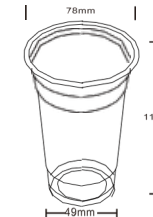

CBC10.78

Item: CBC10.78
Weight: 8g
Case Qty: 1000pcs
Case Vol: 0.0534cbm