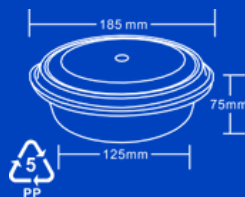

MY650

7" Round 650ml Container

Item: MY650
Weight: 32.7g
Case Qty: 150sets
Case Vol: 0.0338cbm

MY900

7" Round 900ml Container

Item: MY900
Weight: 37.4g
Case Qty: 150sets
Case Vol: 0.0355cbm

MY1000

7" Round 1000ml Container