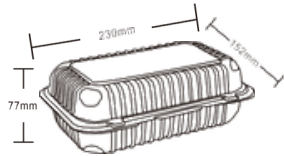

HMF96

Item: HMF96
Weight: 44g
Case Qty: 200pcs
Case Vol: 0.0650cbm