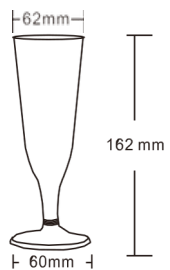

Champagne Glass 5 oz

10.25" Plate

P1025

Item: P1025
Weight: 55g
Case Qty: 160pcs
Case Vol: 0.0275cbm

WG06

Item: WG06
Weight: 13.6g
Case Qty: 150pcs
Case Vol: 0.0253cbm

Wine Glass 6 oz

Fluted Tumbler 9oz