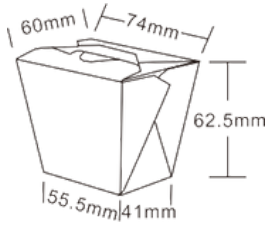

Item: SNB08
Case Qty: 500pcs
Case Vol: 0.0449cbm

Square Noodle Box

8 oz