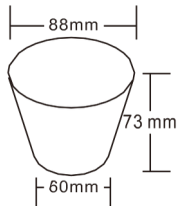

TB09

Item: TB09
Weight: 11g
Case Qty: 500pcs
Case Vol: 0.0377cbm