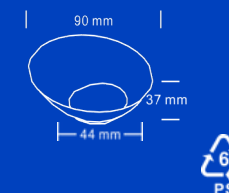

8.5" Serving Spoon

SS85 / Spoon / PS / 18g / 218mm

SS86

IS9 Ice Scoop

Item: IS9
Weight: 19.6g
Material: PP
Case Qty: 48pcs
Case Vol: 0.0127cbm

Square Dish

Item: SD25
Weight: 6.2g
Material: PS
Case Qty: 200pcs
Case Vol: 0.0059cbm

SD25

ISH9 Ice Scoop

Item: ISH9
Weight: 18.8g
Material: PP
Case Qty: 48pcs
Case Vol: 0.0127cbm

Tapered Dish

Item: TD225
Weight: 9.3g
Material: PS
Case Qty: 200pcs
Case Vol: 0.0059cbm

T d225

PLASTIC CUTLERY

01PP