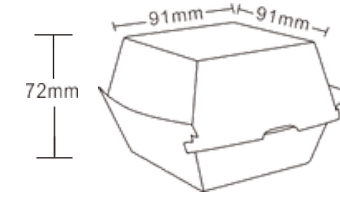

Hamburger Box

H BK01

Kraft Paper
Item: HBK01
Case Qty: 1000pcs
Case Vol: 0.0941cbm

Item: SNB16
Case Qty: 400pcs
Case Vol: 0.0500cbm