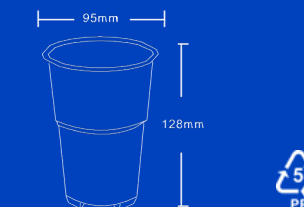

16oz PP Neon Party Cup

PPC16

Item: **PPC16**
 Weight: 6.5g
 Case Qty: 500pcs
 Case Vol: 0.0284cbm

Color Options:

C10 10oz Rippled Drinking Cup

Item: **PS.C10** Item: **PP.C10**
 Weight: 5.2g Weight: 5g
 Case Qty: 2500pcs Case Qty: 2500pcs
 Case Vol: 0.0872cbm Case Vol: 0.0872cbm