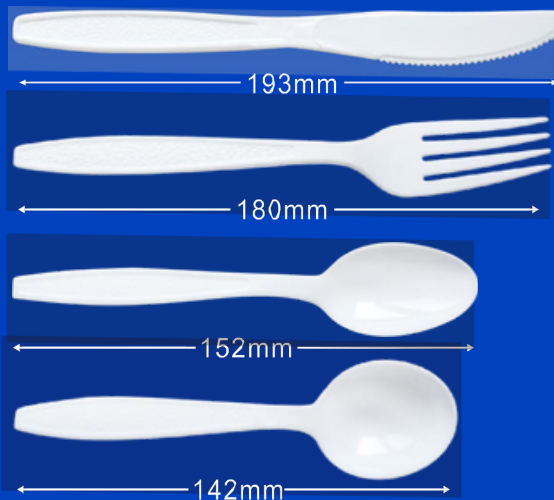

25PSSS / Soda Spoon / PS / 3g / 179mm

26PS

Heavy Duty

26PSKN / Knife / PS / 5g / 185mm

26PSFK / Fork / PS / 5g / 174mm

26PSTS / Tea Spoon / PS / 3.7g / 155mm

26PSSS / Soup Spoon / PS / 4.5g / 142mm

31PS

31PSKN / Knife / PS / 8g / 190mm

31PSFK / Fork / PS / 8g / 180mm

31PSTS / Tea Spoon / PS / 8g / 172mm

Luxury

27PS

27PSKN / Knife / PS / 6g / 193mm

27PSFK / Fork / PS / 6g / 180mm

27PSTS / Tea Spoon / PS / 4g / 152mm

27PSSS / Soup Spoon / PS / 4.5g / 142mm

Heavy Duty

36PS

37PP

Economic

36PSSP / Spoon / PS / 2.1g / 129mm

Premium

37PPKN / Knife / PP / 2.8g / 160mm

37PPFK / Fork / PP / 2.8g / 151mm

37PPTS / Tea Spoon / PP / 2.8g / 146mm

37PPSS / Soup Spoon / PP / 2.8g / 140mm

37PPSP / Spork / PP / 2.8g / 137mm

29PP

Economic

29PPSP / Spork / PP / 2.3g / 145mm

35PS