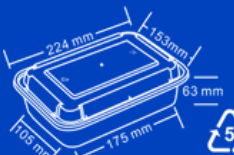

Weight: 49.3g

Case Qty: 150sets

Case Vol: 0.0521cbm

MF38

MF800

Rectangular Container 800ml

Item: MF800
Weight: 43g
Case Qty: 150sets
Case Vol: 0.0353cbm

Chinese Bowl 950ml