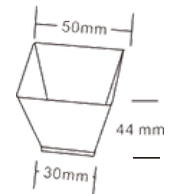

SG175

Item: SG175
Weight: 7g
Case Qty: 320pcs
Case Vol: 0.0176cbm