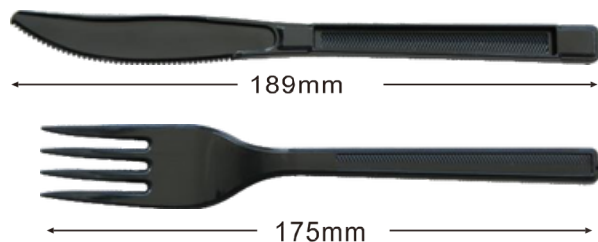

96PSSP / Spoon / PS / 1.6g / 106mm

113PPFK / Fork / PP / 3g / 165mm

113PPSP / Spoon / PP / 2.7g / 170mm

98PS

Heavy Duty

98PPKN / Knife / PP / 4.2g / 189mm

98PPFK / Fork / PP / 3.9g / 175mm

119PP