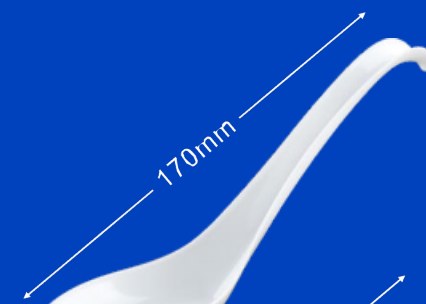

Economic

119PPFK / Fork / PP / 2.5g / 146mm

119PPTS / Tea Spoon / PP / 2.5g / 141mm

110PS

Heavy Duty

110PSSP / Spoon / PS / 6g / 180mm

119PPSS / Soup Spoon / PP / 2.5g / 141mm

119PPSP / Spork / PP / 2.5g / 146mm

211PP

118PSKN / Knife / PS / 4g / 173mm

Economic

118PSFK / Fork / PS / 3.4g / 158mm

118PSSP / Spoon / PS / 3.3g / 145mm

211PP

226PPKN / Knife / PP / 5g / 171mm

Economic

226PPFK / Fork / PP / 5g / 175mm

Chinese Spoons

153PPCS

Chinese Spoon / PP / 6g / 170mm

167PPCS

Chinese Spoon / PP / 3.8g / 138mm

42PPCS

Chinese Spoon / PP / 2g / 117mm