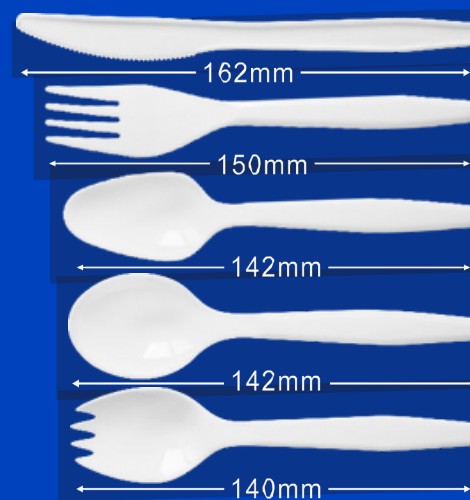

Economic

01PPKN / Knife / PP / 2.5g / 162mm

01PPFK / Fork / PP / 2.5g / 150mm

01PPTS / Tea Spoon / PP / 2.5g / 142mm

01PPSS / Soup Spoon / PP/2.5g / 142mm

01PPSP / Spork / PP / 2.5g / 140mm

02PP

Premium

02PPKN / Knife / PP / 3g / 162mm

02PPFK / Fork / PP / 3g / 150mm

02PPTS / Tea Spoon / PP / 3g / 142mm

02PPSS / Soup Spoon / PP / 3g / 142mm

02PPSP / Spork / PP / 3g / 140mm

02PS

Premium

02PSKN / Knife / PS / 3g / 162mm

02PSFK / Fork / PS / 3g / 150mm

02PSTS / Tea Spoon / PS / 3g / 142mm

02PSSS / Soup Spoon / PS / 3g / 142mm

02PSSP / Spork / PS/3g / 140mm

03PS

03PSKN / Knife / PS / 5.3g / 172mm

03PSFK / Fork / PS / 5.5g / 162mm