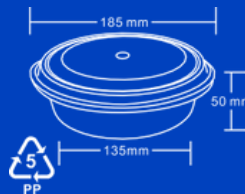

7" Round 650ml Container

Item: MY650
Weight: 32.7g
Case Qty: 150sets
Case Vol: 0.0338cbm