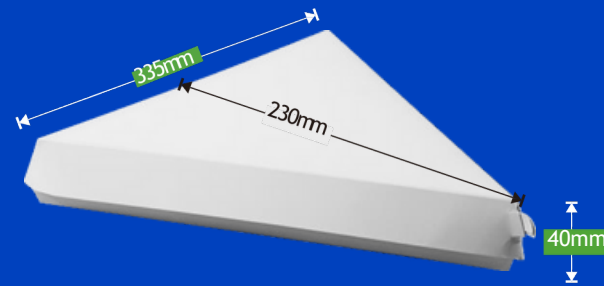

Product Code: PB-101

Description: Kraft paper pizza box

Size: Δ 335* Δ H230*H40mm

Weight: 18g

Case Pack: 250*1 Bags

Case Vol: 0.0185cbm

Pizza Box