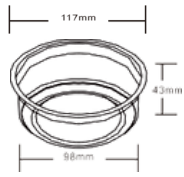

Portion Cup 4 oz

Portion Cup PP Lid 78mm

Fitting for 3.25/4/5.5oz Cup

PCL78P

Item: DC16 Weight: 12.5g/pc
Case Qty: 500pcs
Case Vol: 0.0502cbm

Portion Cup

PDC08

Item: PDC08
Weight: 11g
Case Qty : 500pcs
Case Vol : 0.0810cbm