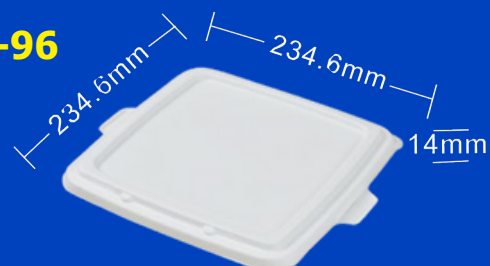

C S-92

Product Code: CS-92
Description: 9" 2-Comp Clamshell
Size: 251*166*H47/63mm
Weight: 32g
Case Pack: 125*2 Bags
Case Vol: 0.0457cbm