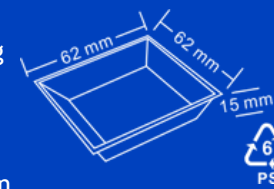

8.5" Serving Spoon

SS85 / Spoon / PS / 18g / 218mm

SS86

IS9 Ice Scoop

Item: IS9
Weight: 19.6g
Material: PP
Case Qty: 48pcs
Case Vol: 0.0127cbm

Square Dish

Item: SD25
Weight: 6.2g
Material: PS
Case Qty: 200pcs
Case Vol: 0.0059cbm