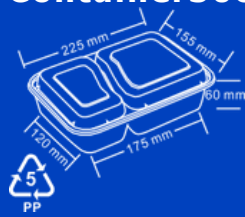

Double Compartments Container 30oz

Item: MF30D
Weight: 51.5g
Case Qty: 150sets
Case Vol: 0.0632