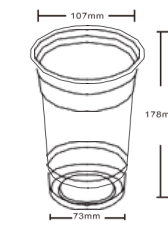

CBC09.92

Item: CBC09.92
Weight: 8.5g
Case Qty: 1000pcs
Case Vol: 0.0675cbm

PET Cold Beverage Cup 09oz

PET Cold Beverage Cup 32oz

CBC32.107

Item: CBC32.107
Weight: 22g
Case Qty: 500pcs
Case Vol: 0.1234cbm

CBC12.92

Item: CBC12.92
Weight: 10.2g
Case Qty: 1000pcs
Case Vol: 0.0711cbm

PET Cold Beverage Cup 12oz

PET Cup Flat Lid

78F / 2.2g / 1000pcs / 0.028cbm
90F / 3.0g / 1000pcs / 0.038cbm
92F / 2.6g / 1000pcs / 0.0386cbm
98F / 2.8g / 1000pcs / 0.0492cbm
107F / 3.4g / 500pcs / 0.0282cbm

CBC14.92

Item: CBC14.92
Weight: 11.3g
Case Qty: 1000pcs
Case Vol: 0.0796cbm

PET Cold Beverage Cup 14oz

PET Cup Dome Lid

78D / 2.5g / 1000pcs / 0.031cbm
90D / 3.4g / 1000pcs / 0.442cbm
92D / 3.4g / 1000pcs / 0.0442cbm
98D / 3.9g / 1000pcs / 0.0557cbm
107D / 5.50g / 500pcs / 0.0349cbm

CBC16.98

Item: CBC16.98
Weight: 13.5g
Case Qty: 1000pcs
Case Vol: 0.0996cbm

PET Cold Beverage Cup 16oz

Party Cup 2oz

Item: PTC02
Weight: 2.8g
Case Qty: 1000pcs
Case Vol: 0.0191cbm

PTC02

CBC20.98

Item: CBC20.98
Weight: 15g
Case Qty: 1000pcs
Case Vol: 0.1105cbm

PET Cold Beverage Cup 20oz

Party Cup 7oz

Item: PTC07
Weight: 4.1g
Case Qty: 1000pcs
Case Vol: 0.0366cbm

PTC07

CBC24.98

Item: CBC24.98
Weight: 16.5g
Case Qty: 1000pcs
Case Vol: 0.1248cbm

PET Cold Beverage Cup 24oz

Party Cup 16oz

Item: PTC16
Weight: 10.5g
Case Qty: 500pcs
Case Vol: 0.0594cbm

PTC16