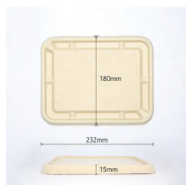

Model: MD-TC-G

Weight: 20g

Description: Box Lid

Carton Size: 350*245*380mm

Regular Packaging:

100pcs/Pack, 2packs/Carton, 200pcs/Carton

20 Feet Container Loading Quantity:

620 Cartons