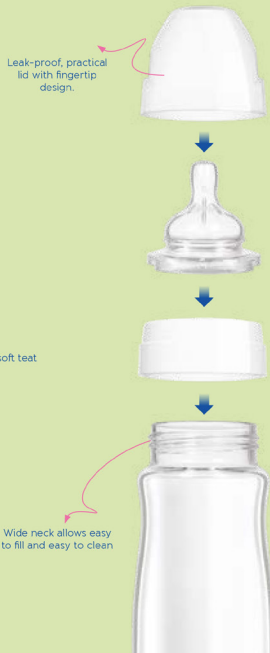

Anticolic Air System

Air System helps to reduce baby's colic pains (gas problems)

System prevents swallowing air from outside during feeding