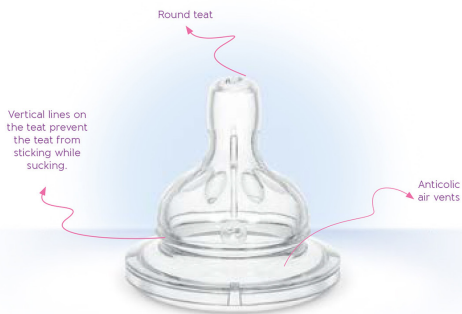

BOTTLES

Classic Plus Wide Neck Feeding Bottle Features

Classic Plus Wide Neck Teat

- The special shaped teat design softens the teat tip. Flexible structure provides comfortable feeding.
- Vertical lines prevent the teat from sticking while feeding.

Anticolic Air System

Air System helps to reduce baby's colic pains (gas problems)

System prevents swallowing air from outside during feeding

BOTTLES

Wide Neck Teats

Specialty designed teat structure encourages sucking and ensure comfortable feeding.