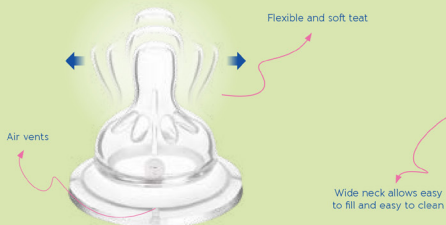

BOTTLES

Classic Plus Wide Neck Feeding Bottle Features

Classic Plus Wide Neck Teat

- The special shaped teat design softens the teat tip. Flexible structure provides comfortable feeding.
- Vertical lines prevent the teat from sticking while feeding.

Anticolic Air System

Air System helps to reduce baby's colic pains (gas problems)

System prevents swallowing air from outside during feeding

BOTTLES

Wide Neck Teats

Specialty designed teat structure encourages sucking and ensure comfortable feeding.